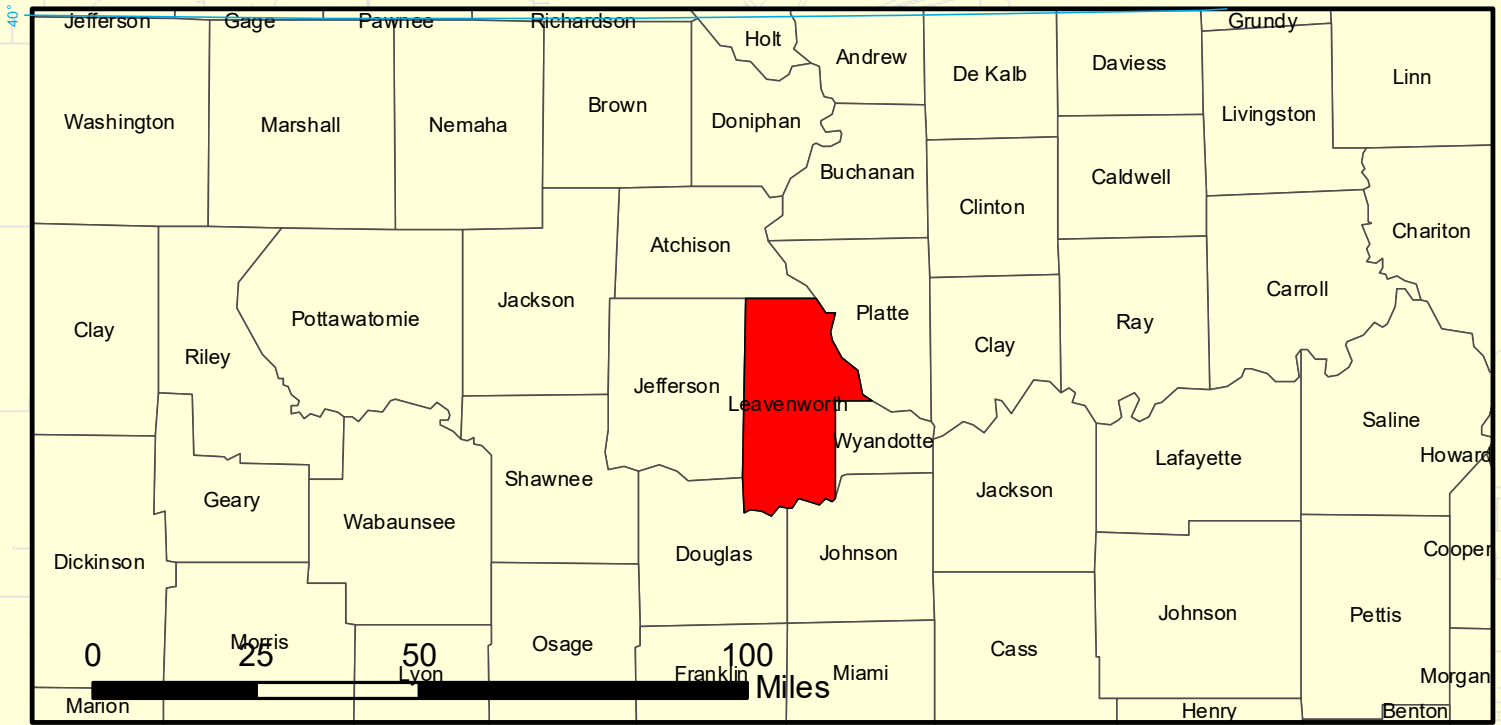

LEAVENWORTH COUNTY KANSAS 2025

Hazardous Material Locations in Leavenworth County

Legend
☢ Hazardous Material Locations

Legend

- GRAVEL
- HARD SURFACE
- MINIMUM
- PRIVATE
- State Maintained
- City Centerlines
- City Limits
- Sections
- County Boundary

Projection: NAD 1983 State Plane Kansas 1501 (US Feet)
Disclaimer: Map is projected in real-world coordinates. However, it is not intended for legal purposes. Measurement accuracy is not guaranteed.