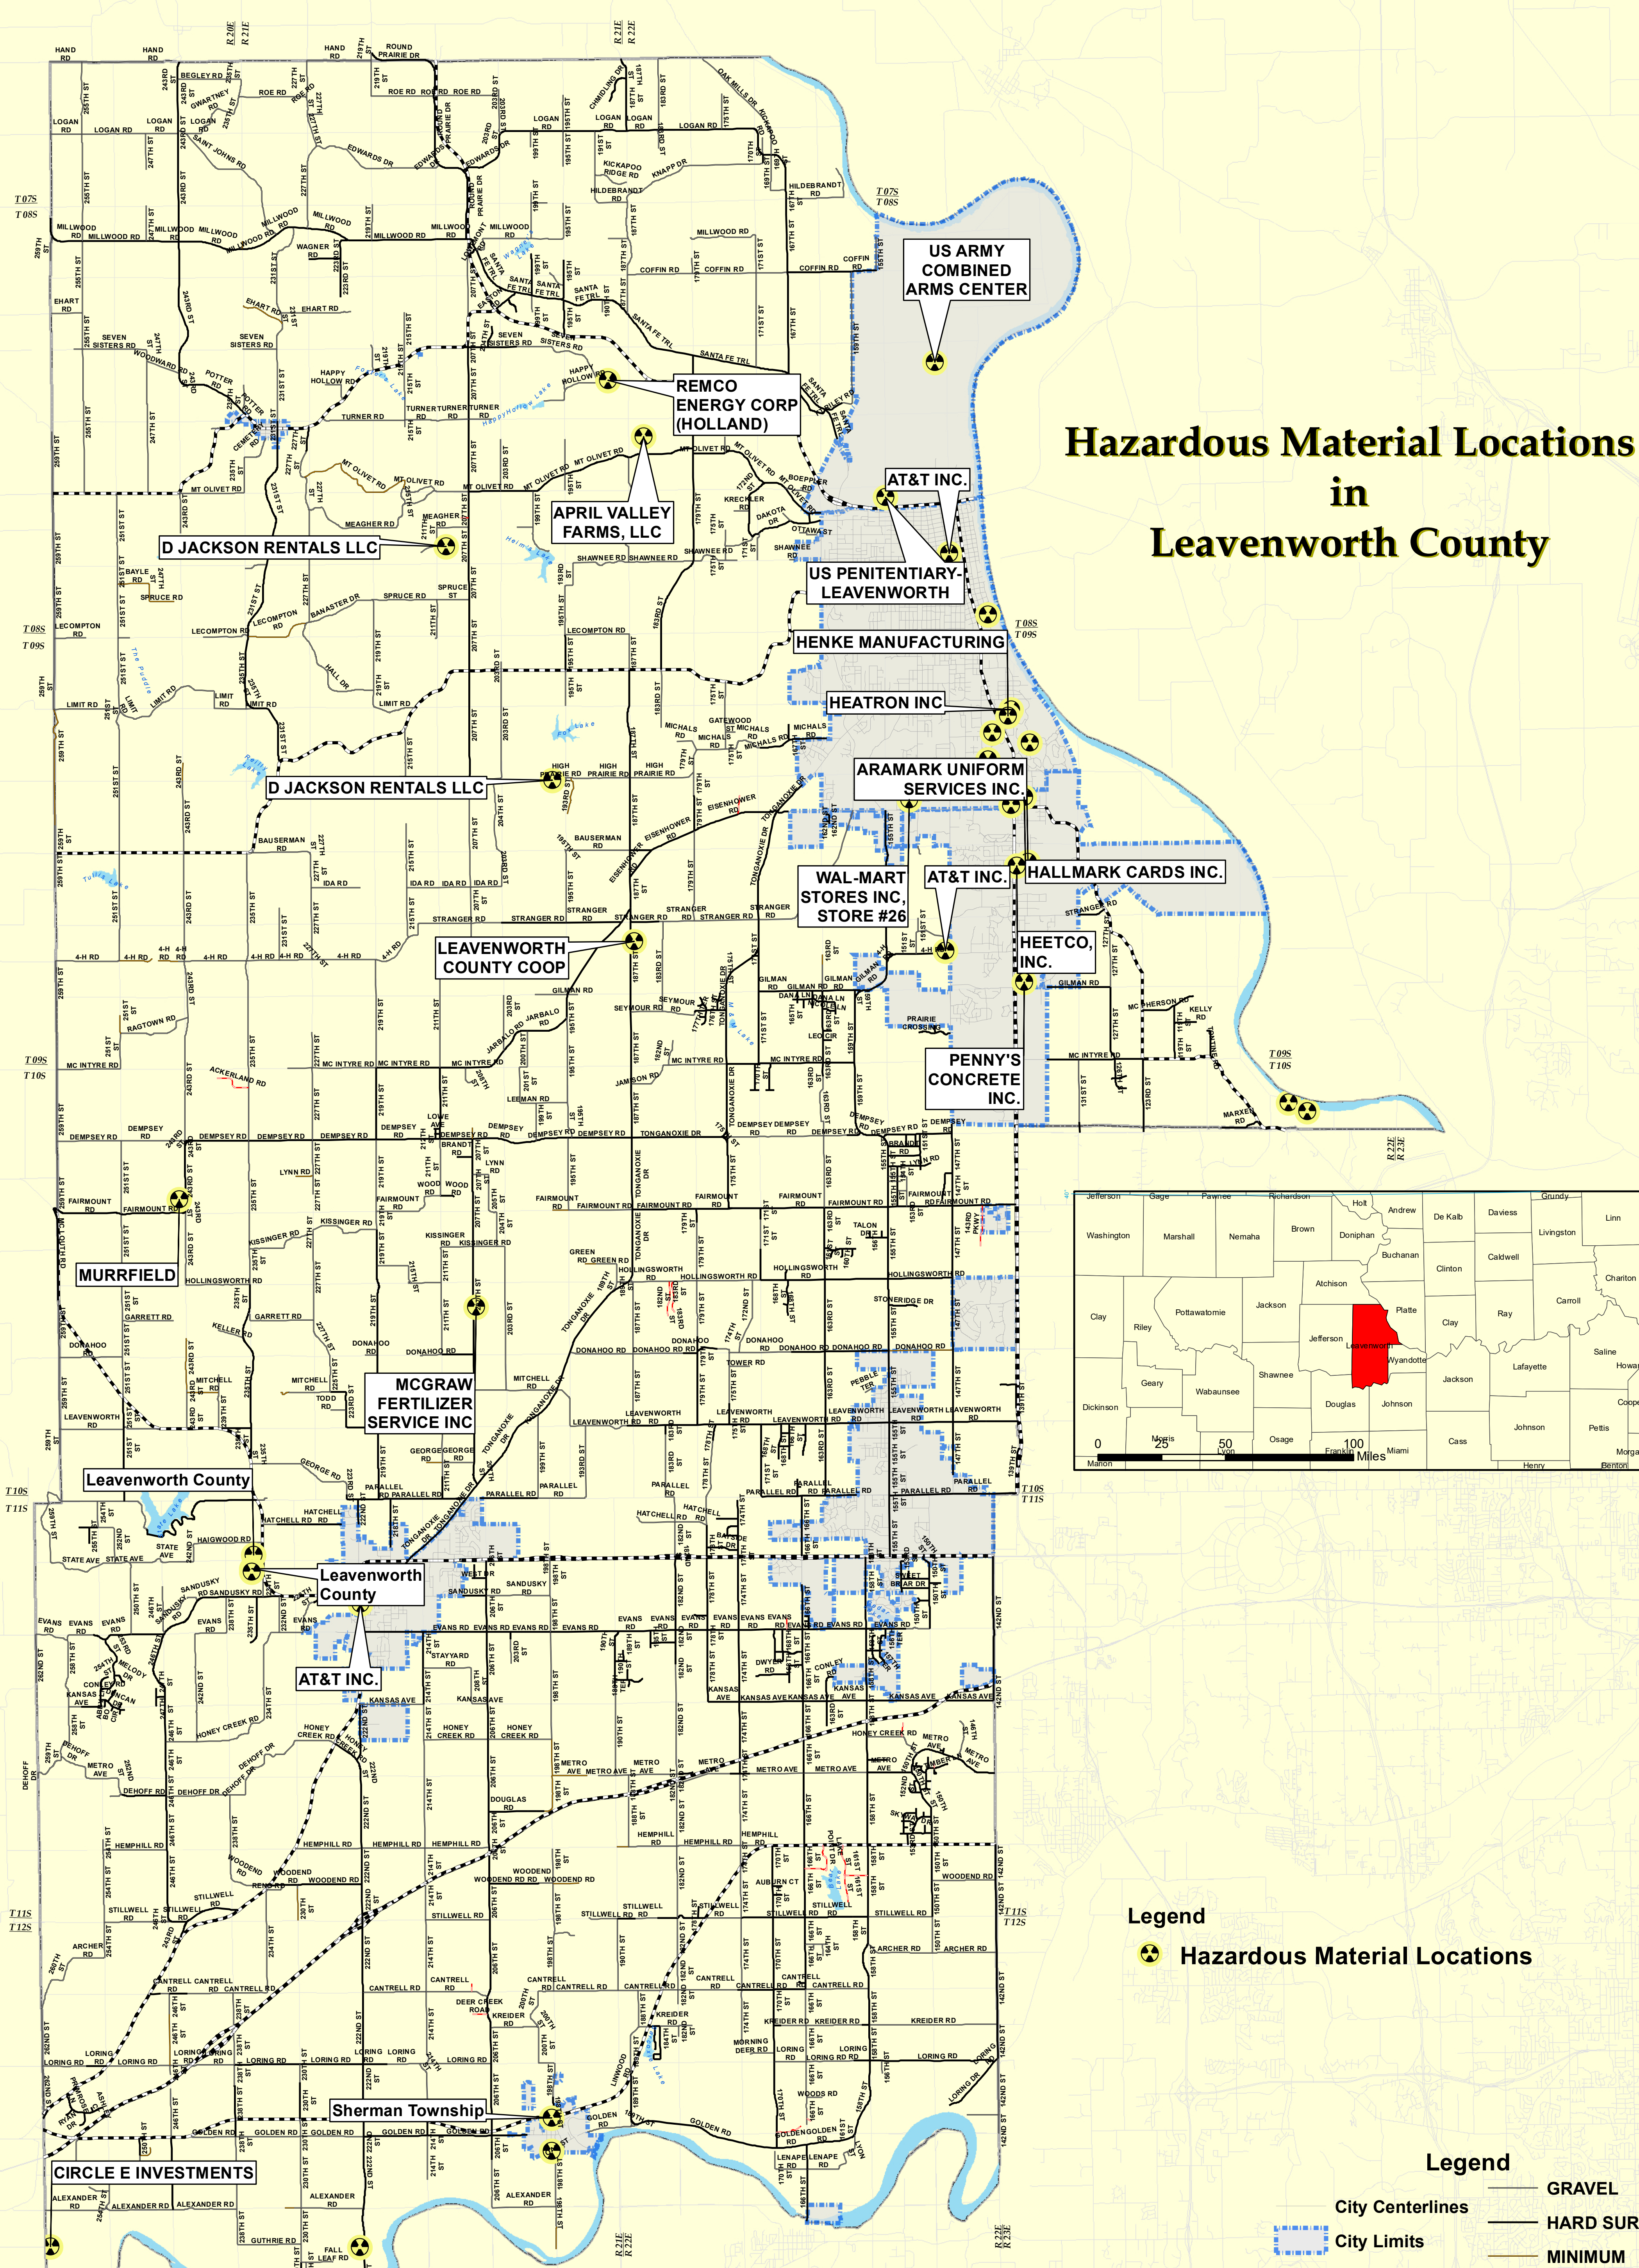

LEAVENWORTH COUNTY KANSAS 2025

Hazardous Material Locations in Leavenworth County

Legend
☢ Hazardous Material Locations

Legend

- GRAVEL
- HARD SURFACE
- MINIMUM
- PRIVATE
- State Maintained
- City Centerlines
- City Limits
- Sections
- County Boundary

Projection: NAD 1983 State Plane Kansas 1501 (US Feet)
Disclaimer: Map is projected in real-world coordinates. However, it is not intended for legal purposes. Measurement accuracy is not guaranteed.